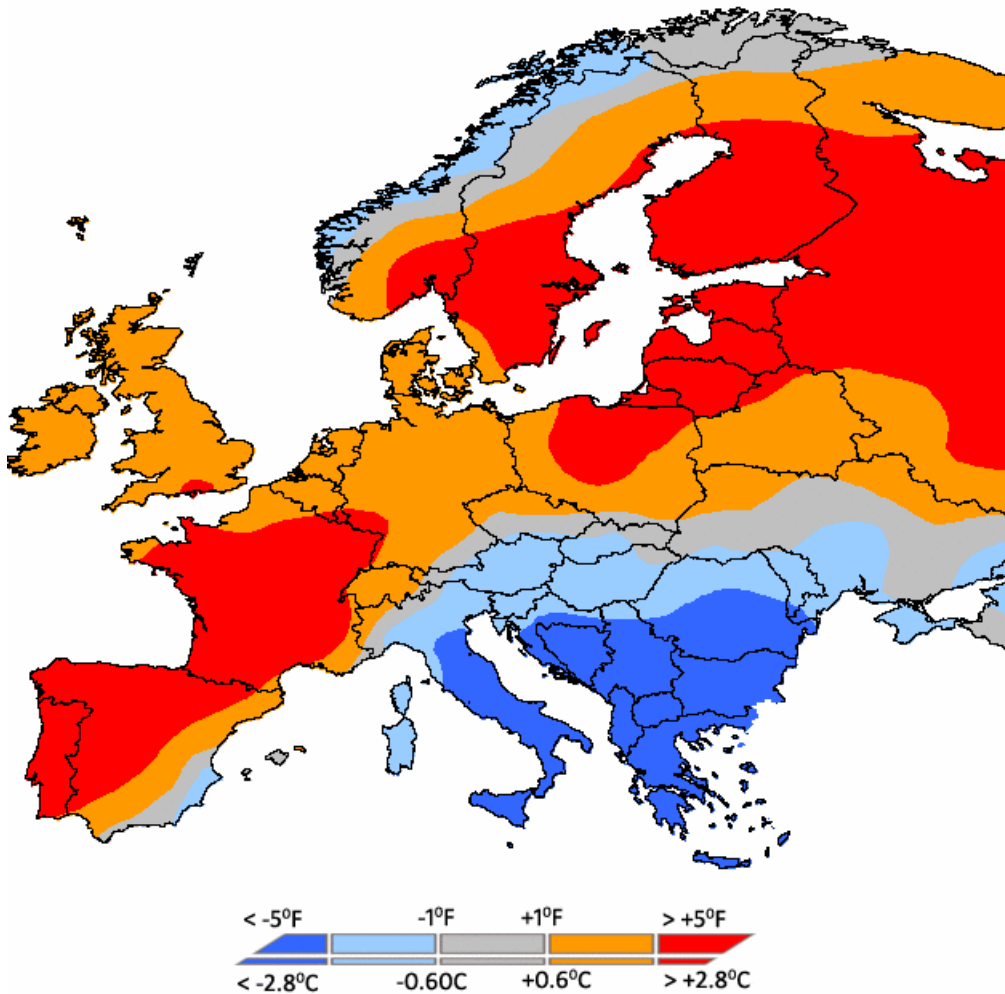

Weekly Min Temperature vs Previous Year (07 SEP 2009 - 13 SEP 2009)

Weekly Max Temperature vs Previous Year (07 SEP 2009 - 13 SEP 2009)

Weekly Rainfall (07 SEP 2009 - 13 SEP 2009)

Short-Term Outlook

Daily Maximum Temperature Forecast