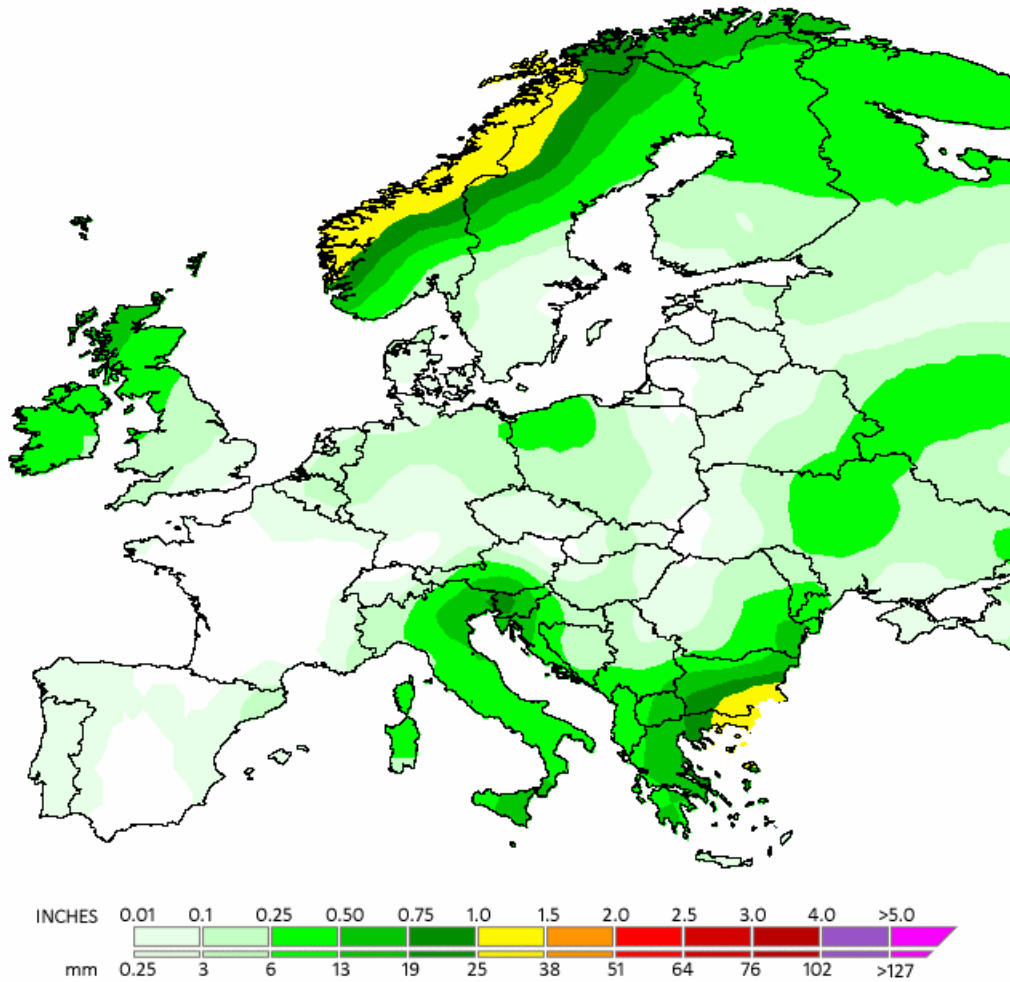

Weekly Min Temperature vs Previous Year (07 SEP 2009 - 13 SEP 2009)

Weekly Max Temperature vs Previous Year (07 SEP 2009 - 13 SEP 2009)

Weekly Rainfall (07 SEP 2009 - 13 SEP 2009)

Short-Term Outlook

Daily Maximum Temperature Forecast