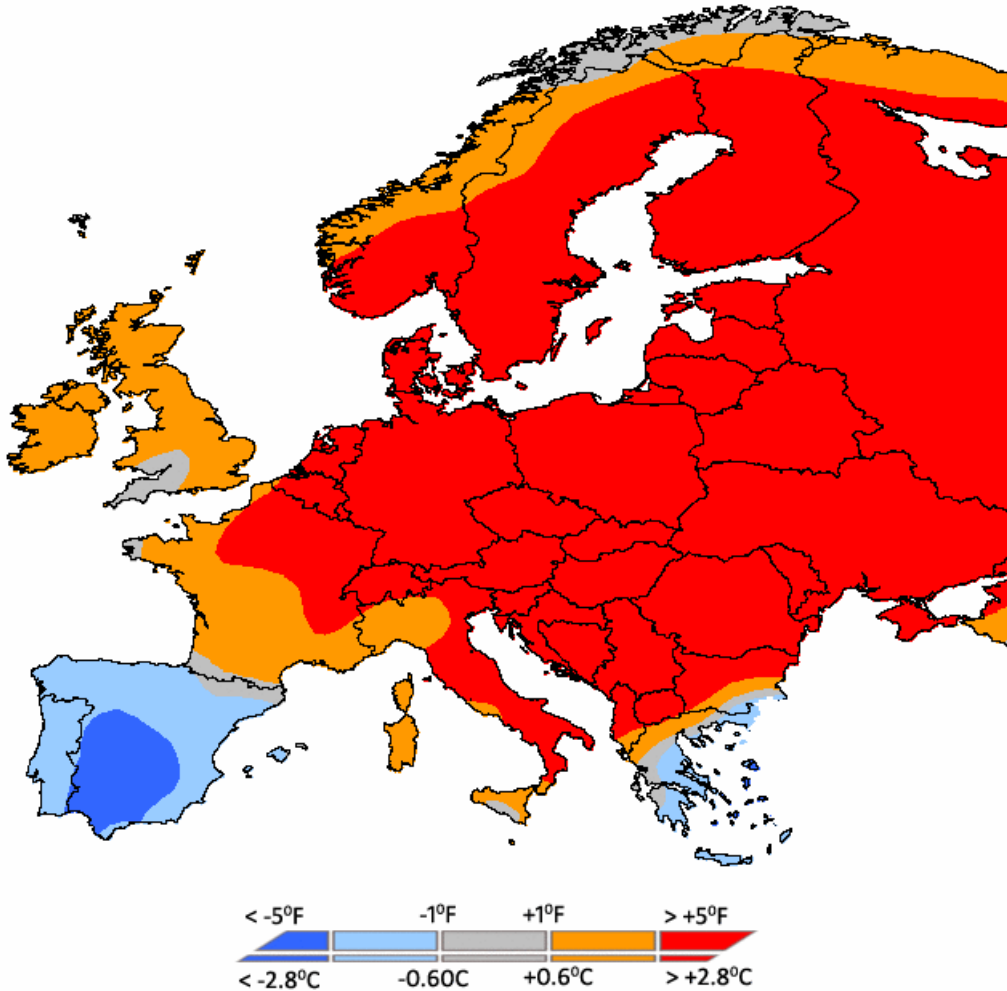

Weekly Min Temperature vs Previous Year (13 SEP 2009 - 19 SEP 2009)

Weekly Max Temperature vs Previous Year (13 SEP 2009 - 19 SEP 2009)

Weekly Rainfall (13 SEP 2009 - 19 SEP 2009)

Short-Term Outlook

Daily Maximum Temperature Forecast