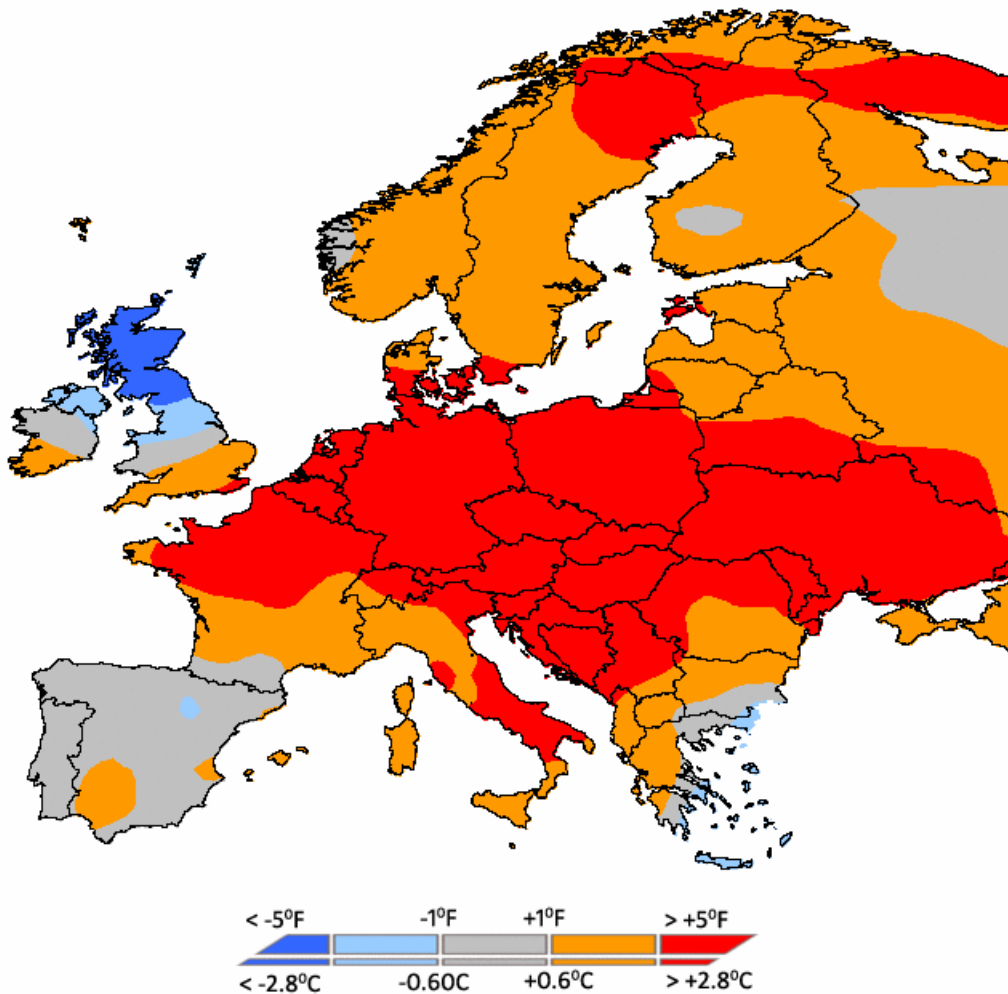

Weekly Min Temperature vs Previous Year (13 SEP 2009 - 19 SEP 2009)

Weekly Max Temperature vs Previous Year (13 SEP 2009 - 19 SEP 2009)

Weekly Rainfall (13 SEP 2009 - 19 SEP 2009)

Short-Term Outlook

Daily Maximum Temperature Forecast