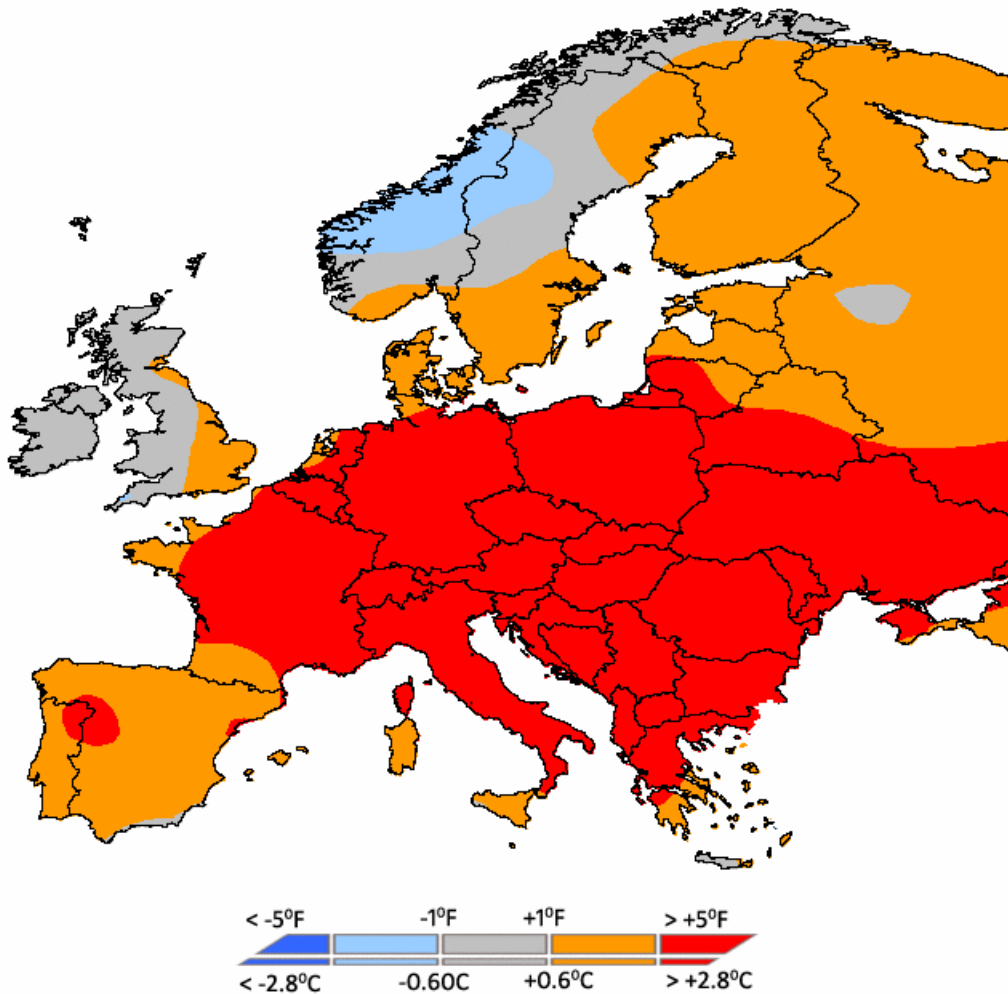

Weekly Min Temperature vs Previous Year (20 SEP 2009 - 26 SEP 2009)

Weekly Max Temperature vs Previous Year (20 SEP 2009 - 26 SEP 2009)

Weekly Rainfall (20 SEP 2009 - 26 SEP 2009)

Short-Term Outlook

Daily Minimum Temperature Forecast