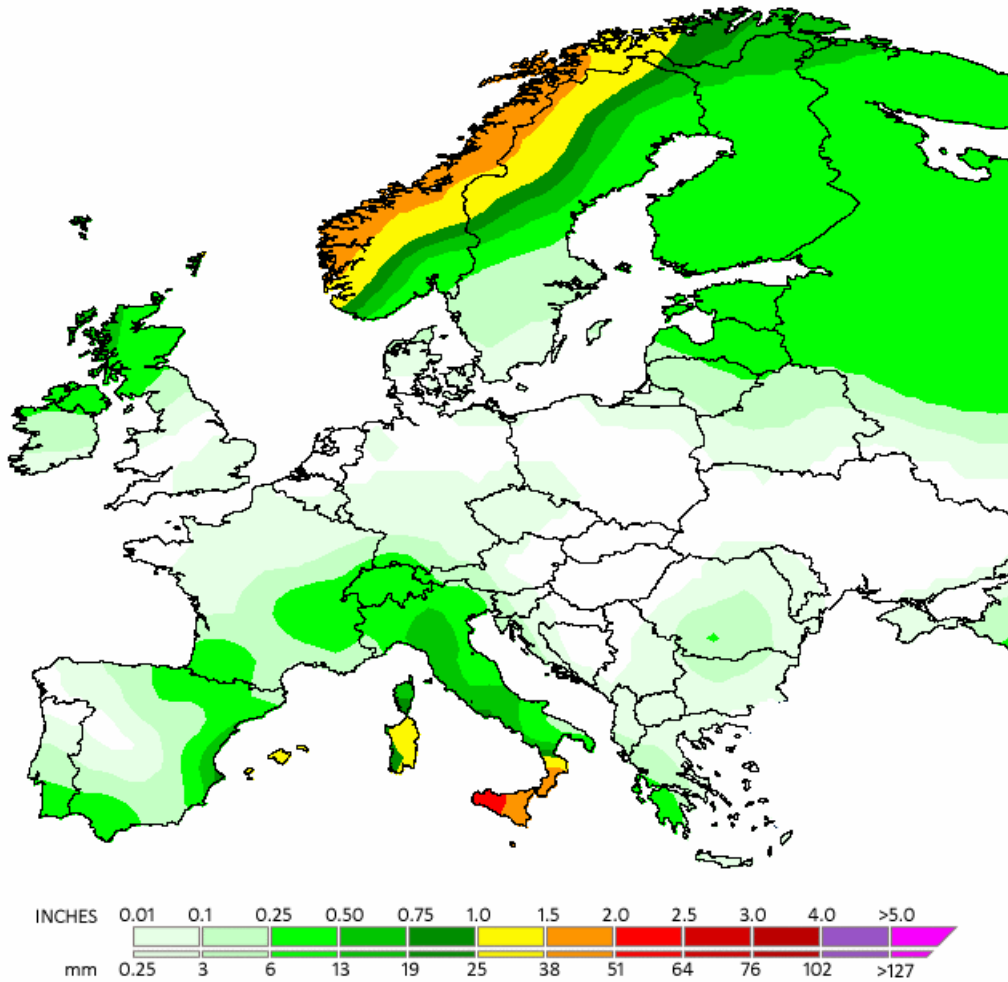

Weekly Min Temperature vs Previous Year (20 SEP 2009 - 26 SEP 2009)

Weekly Max Temperature vs Previous Year (20 SEP 2009 - 26 SEP 2009)

Weekly Rainfall (20 SEP 2009 - 26 SEP 2009)

Short-Term Outlook

Daily Minimum Temperature Forecast