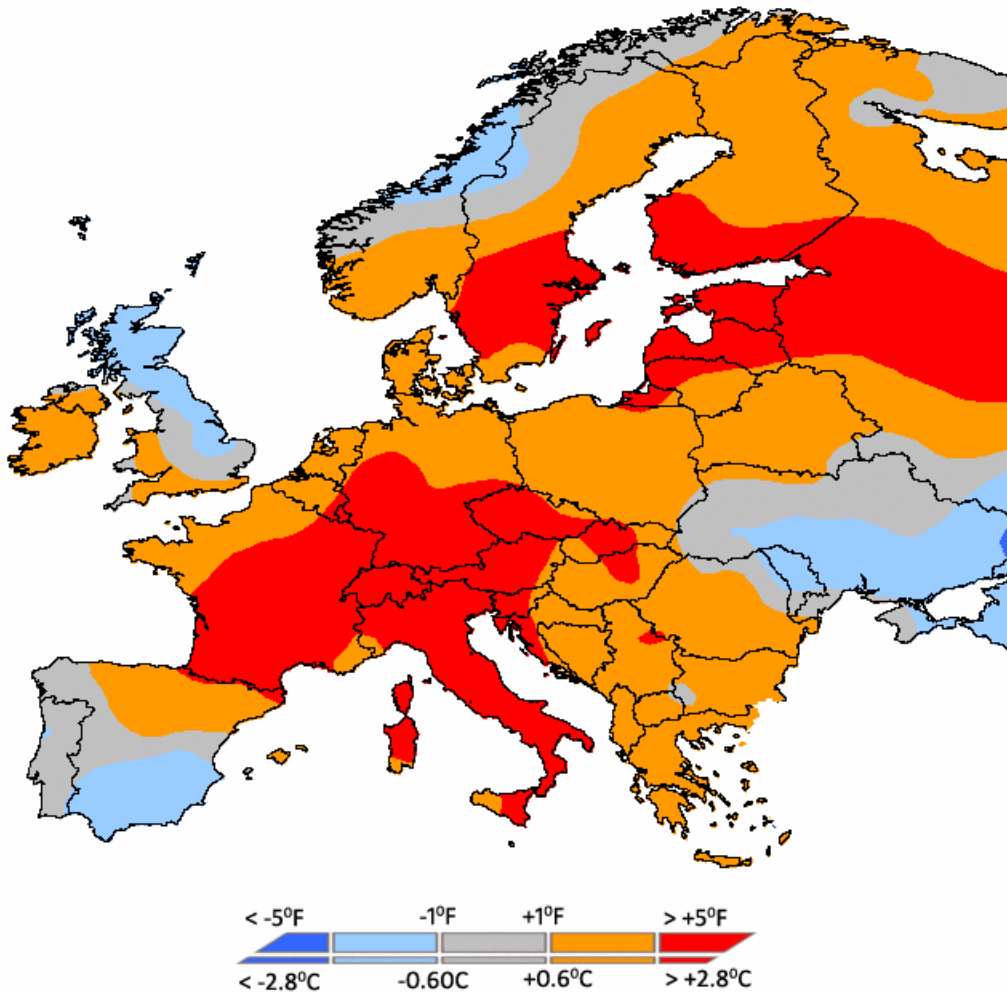

Weekly Min Temperature vs Previous Year (20 SEP 2009 - 26 SEP 2009)

Weekly Max Temperature vs Previous Year (20 SEP 2009 - 26 SEP 2009)

Weekly Rainfall (20 SEP 2009 - 26 SEP 2009)

Short-Term Outlook

Daily Minimum Temperature Forecast