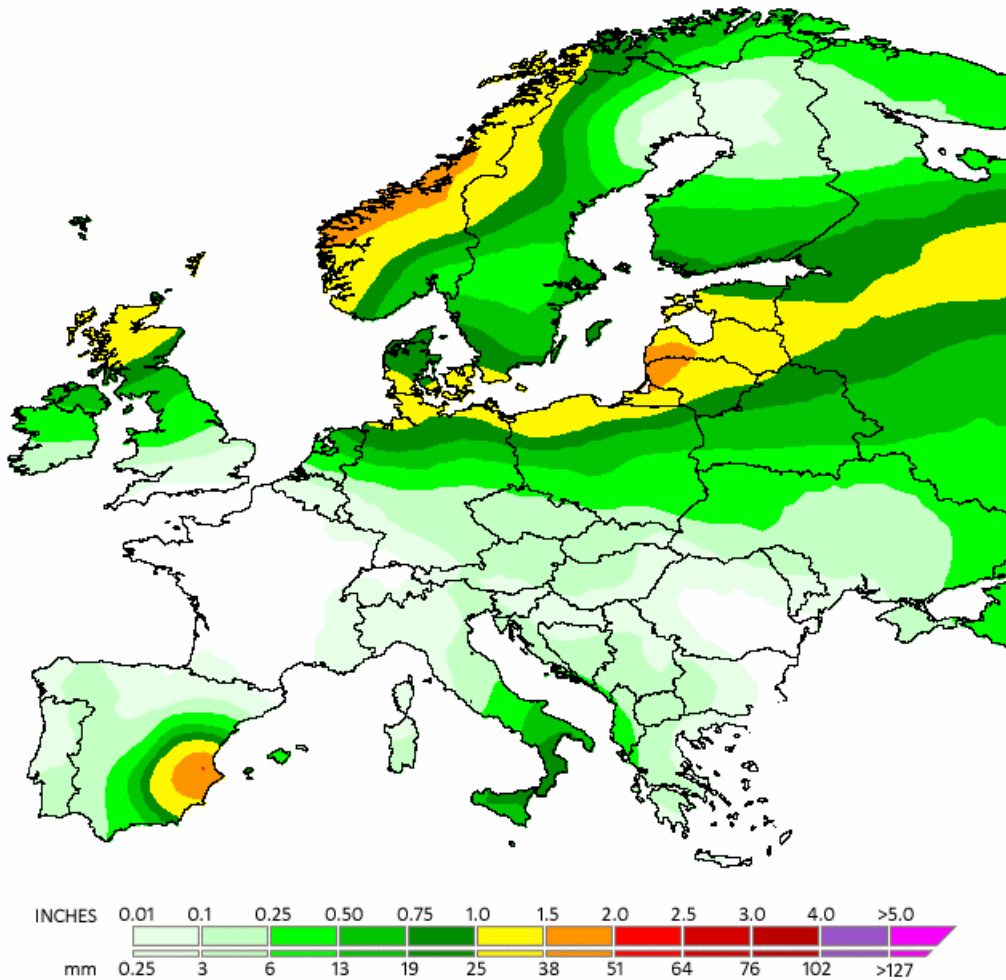

Weekly Min Temperature vs Previous Year (28 SEP 2009 - 04 OCT 2009)

Weekly Max Temperature vs Previous Year (28 SEP 2009 - 04 OCT 2009)

Weekly Rainfall (28 SEP 2009 - 04 OCT 2009)