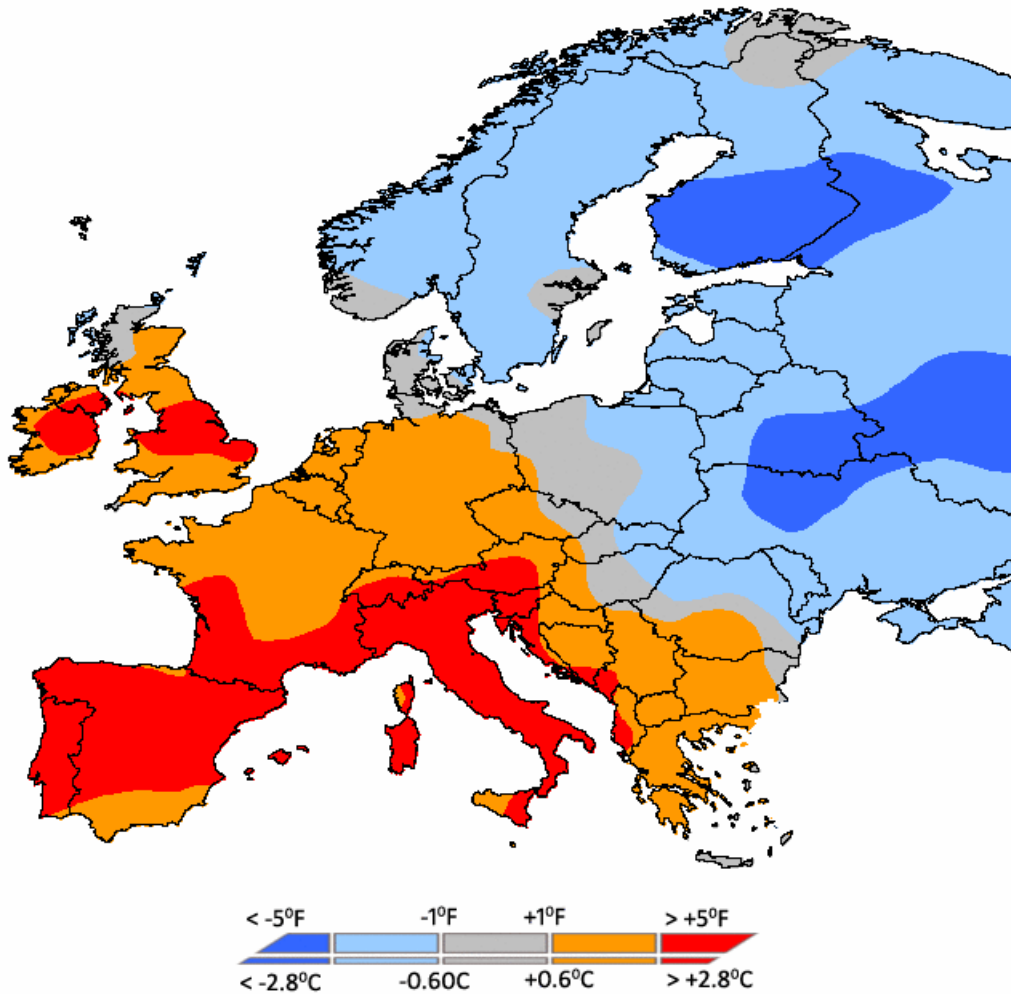

Weekly Min Temperature vs Previous Year (28 SEP 2009 - 04 OCT 2009)

Weekly Max Temperature vs Previous Year (28 SEP 2009 - 04 OCT 2009)

Weekly Rainfall (28 SEP 2009 - 04 OCT 2009)

# Short-Term Outlook