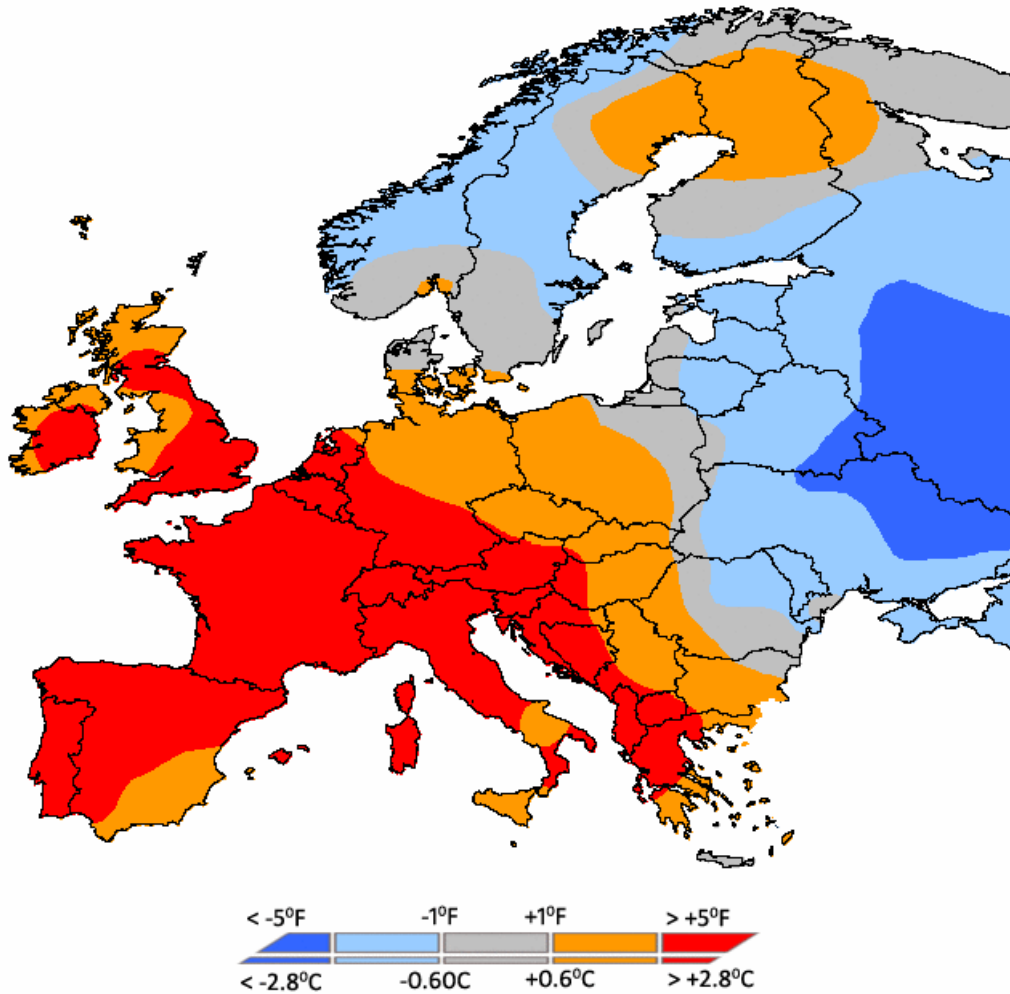

Weekly Min Temperature vs Previous Year (28 SEP 2009 - 04 OCT 2009)

Weekly Max Temperature vs Previous Year (28 SEP 2009 - 04 OCT 2009)

Weekly Rainfall (28 SEP 2009 - 04 OCT 2009)

# Short-Term Outlook